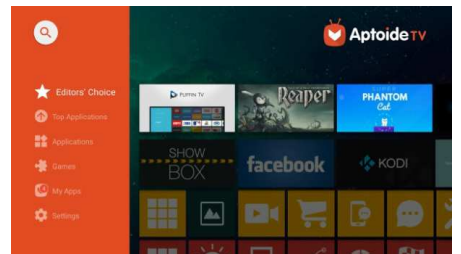

Smart Android OS for apps

Take full advantage of an endless entertainment with Android OS. All your favorite apps are pre-installed, out of the box. Enjoy Youtube, Netflix and more!