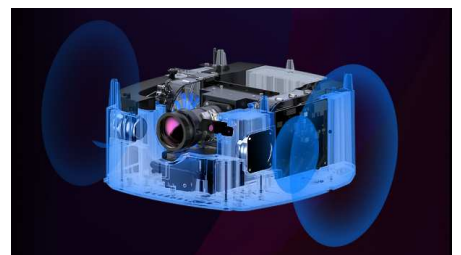

Superior Stereo Speakers

No need extra sound bar or home-cinema! The Screeneo S Collection provides endlessy vibrant, clear, and powerfull sound with deep bass.