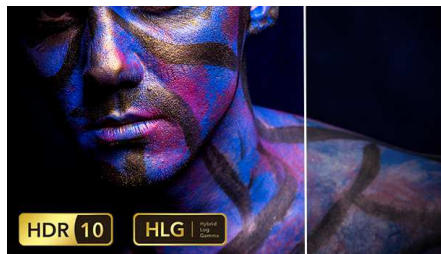

HDR for advanced contrast

High Dynamic Range is the new video standard that redefines in-home entertainment through advances in contrast and colour. With HDR 10, enjoy a sensory experience that captures the original richness and liveliness, yet accurately reflects the content creator's intent.